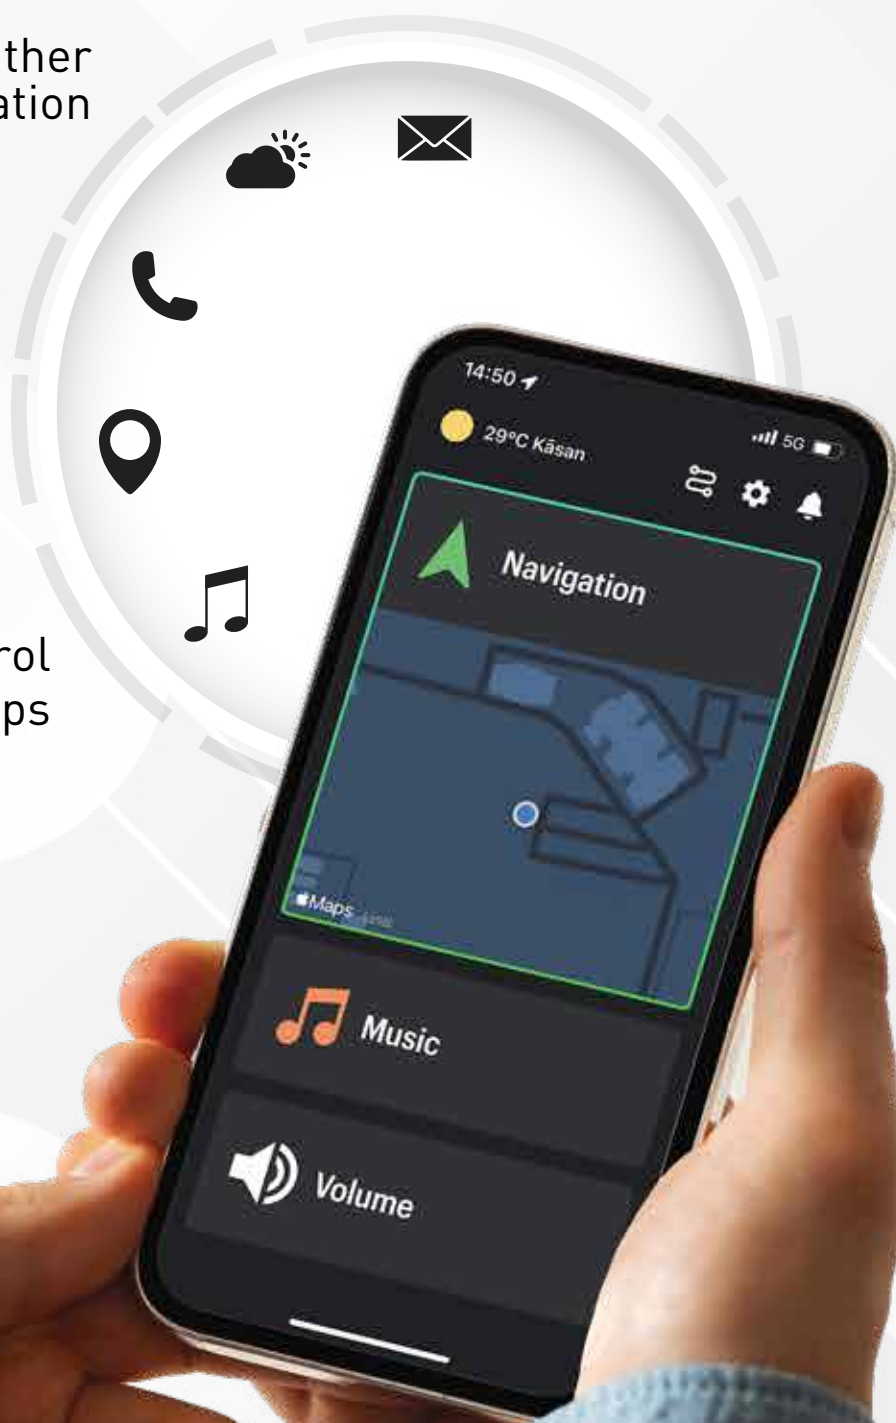

# Honda RoadSync

The Honda RoadSync App connects your smartphone to your Activa via Bluetooth, enabling you to access essential functions such as navigation, calls, texts, and music without interrupting your ride.

Manage messages  
via voice commands

Get real-time weather  
updates for any location

Manage and make calls  
directly from your Activa

Use turn-by-turn navigation  
to reach anywhere

Enjoy music control  
at your fingertips